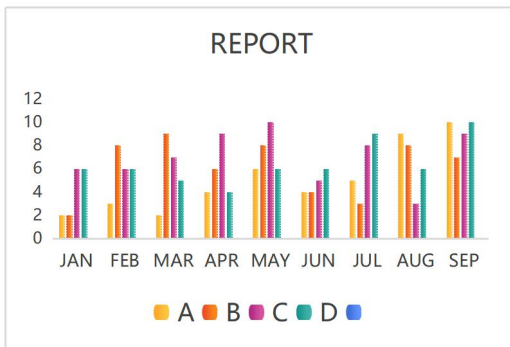

5P ABCDEFGHIJKLMNOPQRSTUVWXYZ abcdefghijklmnopqrstuvwxyz

6P ABCDEFGHIJKLMNOPQRSTUVWXYZ abcdefghijklmnopqrstuvwxyz

7P ABCDEFGHIJKLMNOPQRSTUVWXYZ abcdefghijklmnopqrstuvwxyz

8P ABCDEFGHIJKLMNOPQRSTUVWXYZ abcdefghijklmnopqrstuvwxyz

10P ABCDEFGHIJKLMNOPQRSTUVWXYZ abcdefghijklmnopqrstuvwxyz

12P ABCDEFGHIJKLMNOPQRSTUVWXYZ abcdefghijklmnopqrstuvwxyz

14P ABCDEFGHIJKLMNOPQRSTUVWXYZ abcdefghijklmnopqrstuvwxyz

1234567890

	JAN	FEB	MAR	APR	MAY	JUN	JUL	AUG	SEP
A	2	3	2	4	6	4	5	9	10
B	2	8	9	6	8	4	3	8	7
C	6	6	7	9	10	5	8	3	9
D	6	6	5	4	6	6	9	6	10

I-Aicon printing consumables Advantages:

Wide range of product

- 3000+ consumable products
- Covers almost all printer brand

Full page yeild

- 100% full page capacity under 5% coverage

Firm imaging

- No dropping toner

Smooth printing

- No paper jamming

High color density

- vibrant color

Sharp output

- clear

Stable performance

- Same performance from 1st page to last page